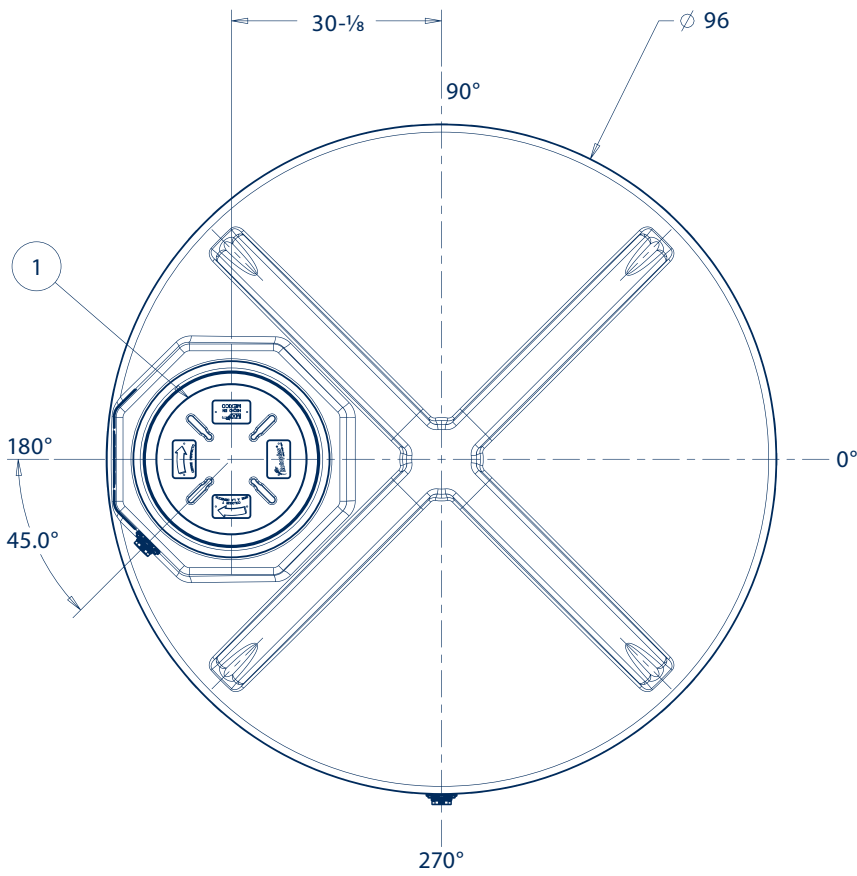

Tank 3,500 gal

Recommended position