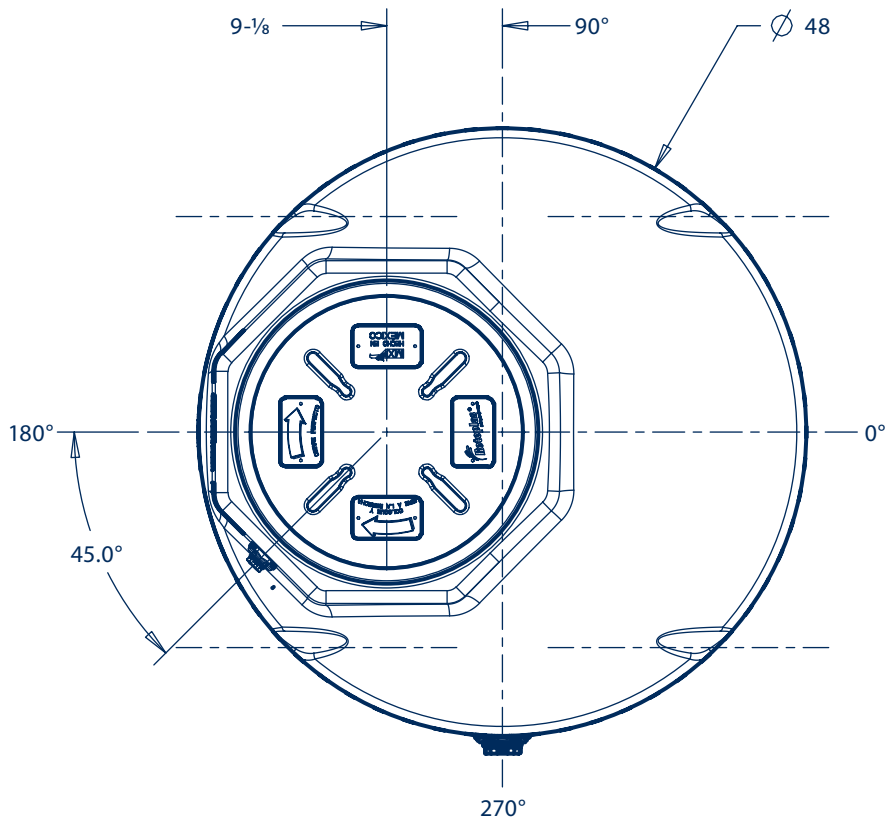

Tank 500 gal

Recommended position